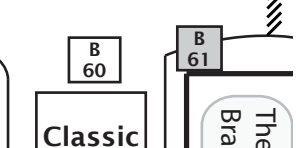

White Bear Auto Body

The Alchemist

Kellerman's Big Wood

**Key**

Restrooms

Barricades

Arrows indicate flow of traffic during set-up & take-down