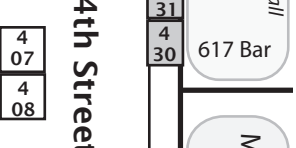

White Bear Auto Body

The Alchemist

Kellerman's Big Wood

**Key**

Restrooms

Barricades

Arrows indicate flow of traffic during set-up & take-down